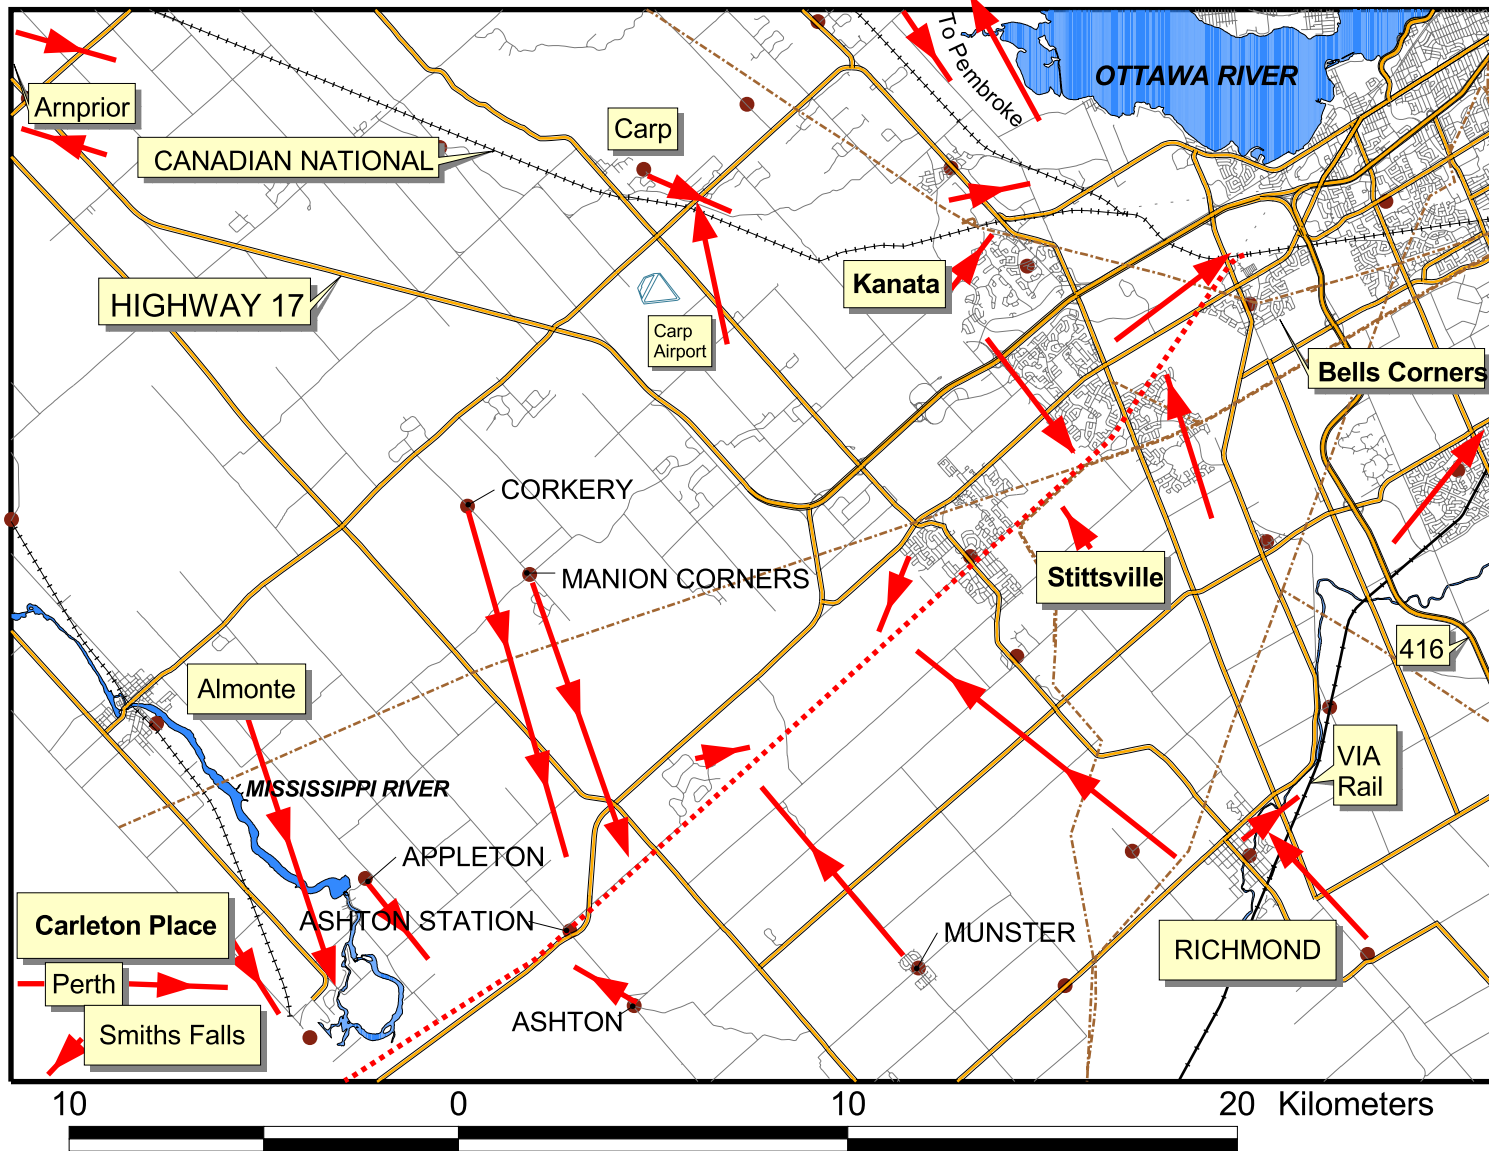

Catchment areas for Carleton Place Railway Right of Way and for Active Railways west of Ottawa.

Legend

	Catchment Flow to Rail Transit		Major Roads		Rail Roads		UNDESIGNATED
	Carleton Place Transportation Corridor		Roads		CANADIAN NATIONAL		CANADIAN PACIFIC
	Hydro Lines						

© Map created by Michael Kostiuk on September 10, 2009.
www.michaelkostiuk.com
michael@michaelkostiuk.com